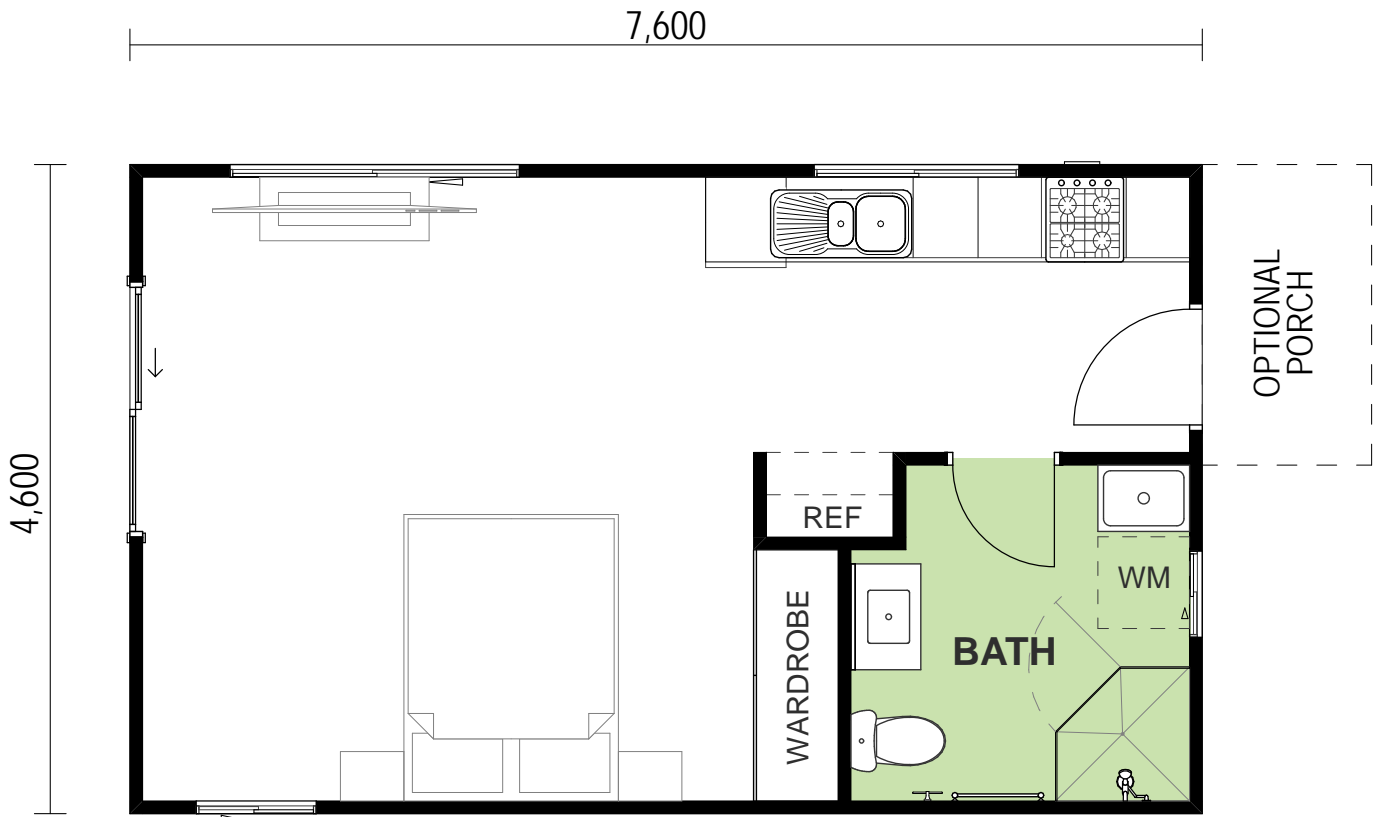

Our *promise* to you

Customer Experience

Experience the difference with a level of care that exceeds expectations.

Accountability

We're dependable and trustworthy. When we make a promise, we deliver.

Transparency

Integrity, Fairness and Honesty are part of our DNA.

Quality

Build with the best with an Industry recognised multi award-winning builder.

Risk-Free

The reliable choice that gives you peace of mind, while giving you freedom of choice.

We Care

We are accessible and you are our purpose and at the heart of everything we do.