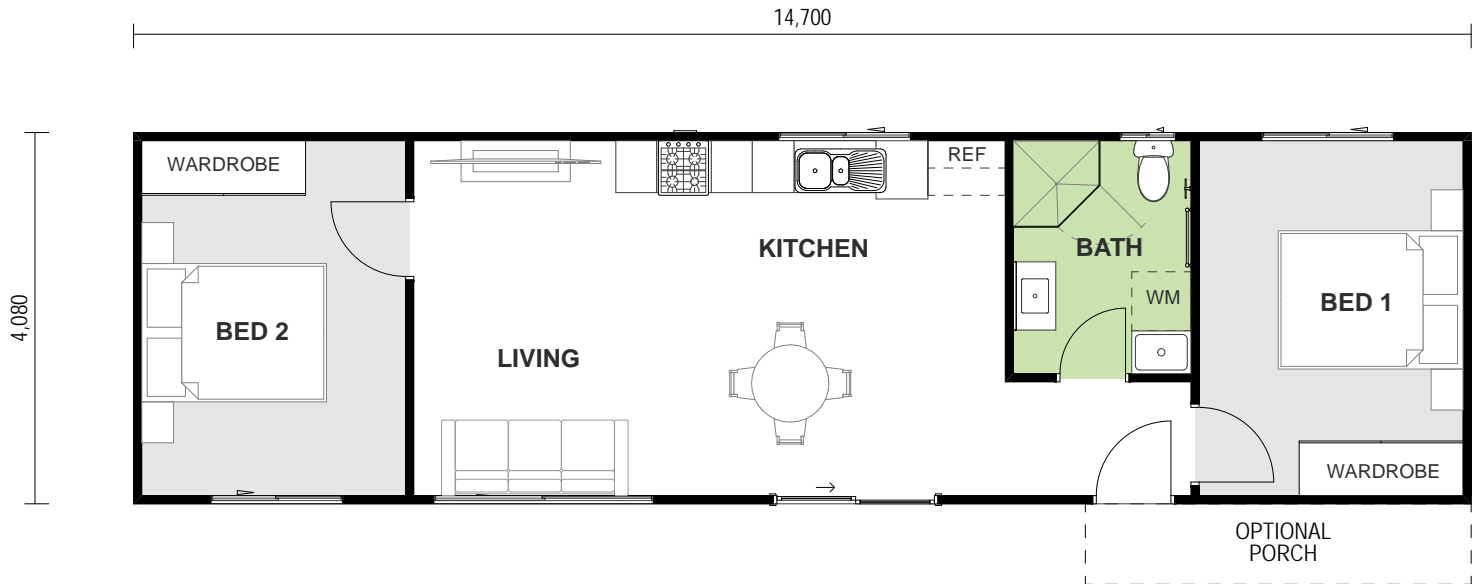

Our promise to you

Customer Experience

Experience the difference with a level of care that exceeds expectations.

Accountability

We're dependable and trustworthy. When we make a promise, we deliver.

Transparency

Integrity, Fairness and Honesty are part of our DNA.

Quality

Build with the best with an Industry recognised multi award-winning builder.

Risk-Free

The reliable choice that gives you peace of mind, while giving you freedom of choice.

We Care

We are accessible and you are our purpose and at the heart of everything we do.