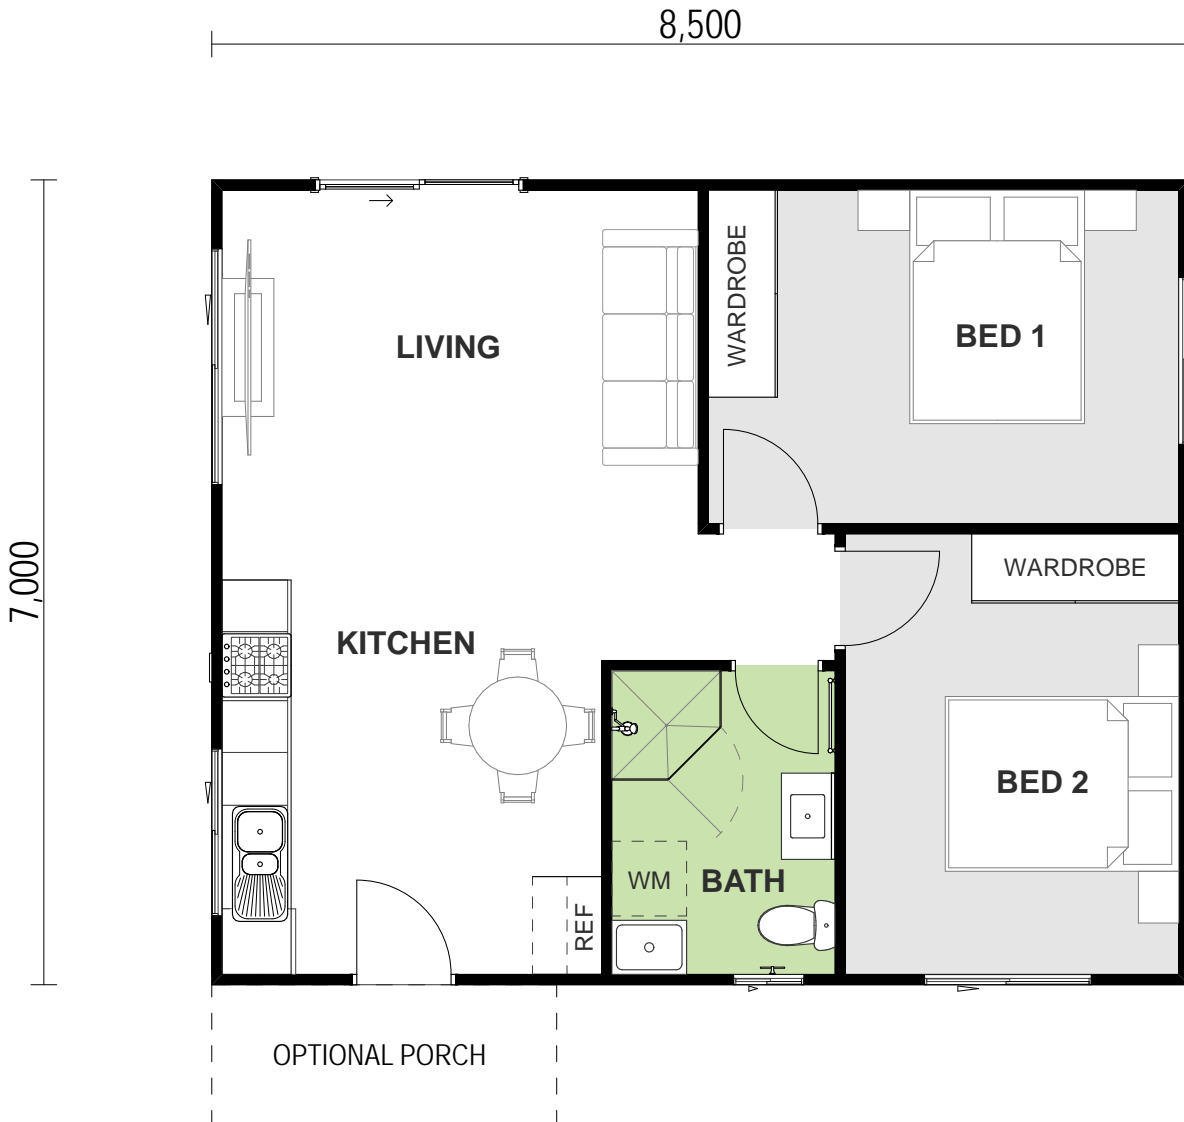

Our promise to you

Customer Experience

Experience the difference with a level of care that exceeds expectations.

Accountability

We're dependable and trustworthy. When we make a promise, we deliver.

Transparency

Integrity, Fairness and Honesty are part of our DNA.

Quality

Build with the best with an Industry recognised multi award-winning builder.

Risk-Free

The reliable choice that gives you peace of mind, while giving you freedom of choice.

We Care

We are accessible and you are our purpose and at the heart of everything we do.