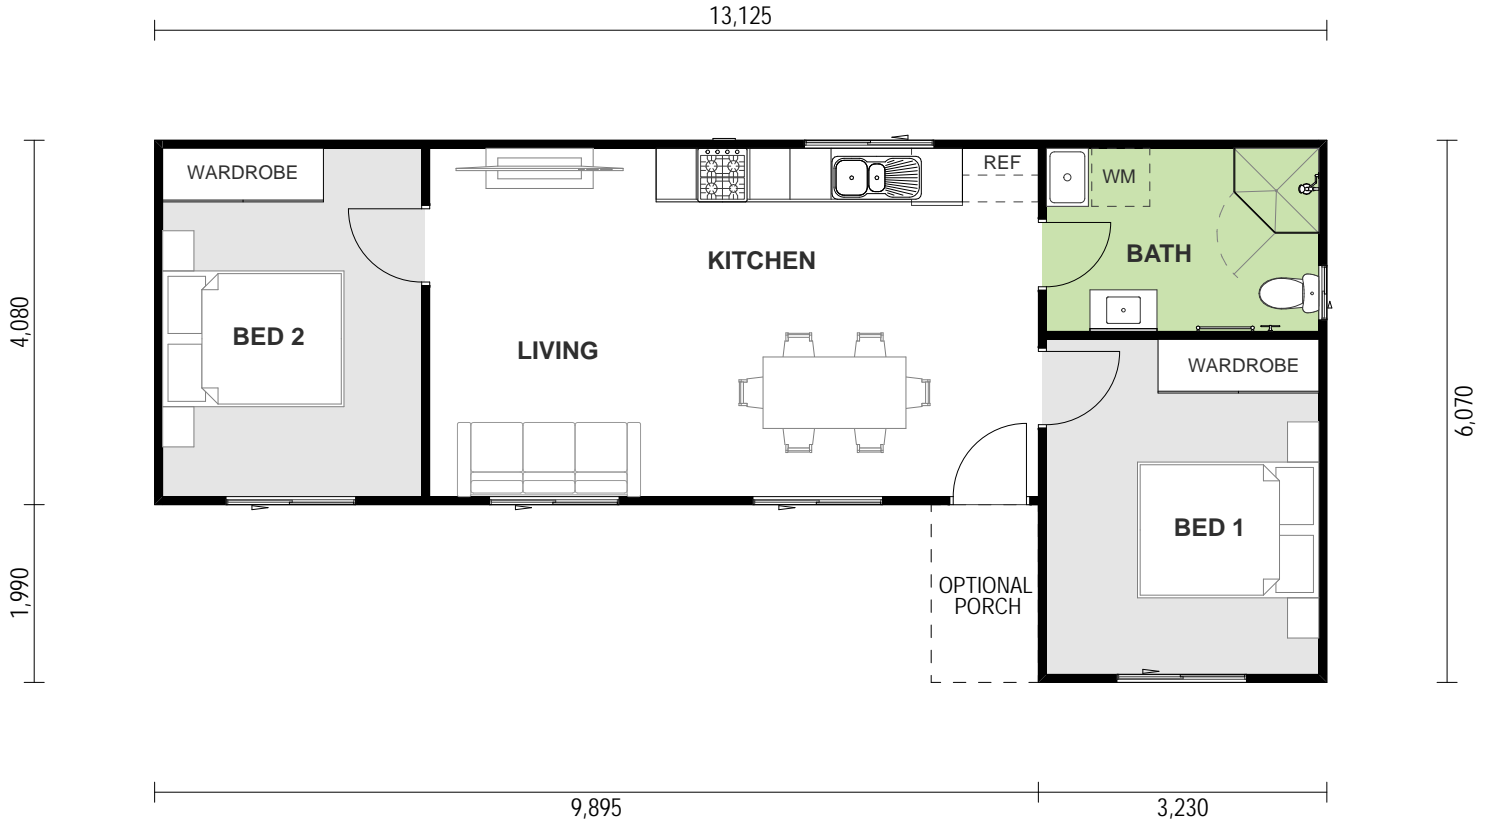

Our *promise* to you

Customer Experience

Experience the difference with a level of care that exceeds expectations.

Accountability

We're dependable and trustworthy. When we make a promise, we deliver.

Transparency

Integrity, Fairness and Honesty are part of our DNA.

Quality

Build with the best with an Industry recognised multi award-winning builder.

Risk-Free

The reliable choice that gives you peace of mind, while giving you freedom of choice.

We Care

We are accessible and you are our purpose and at the heart of everything we do.