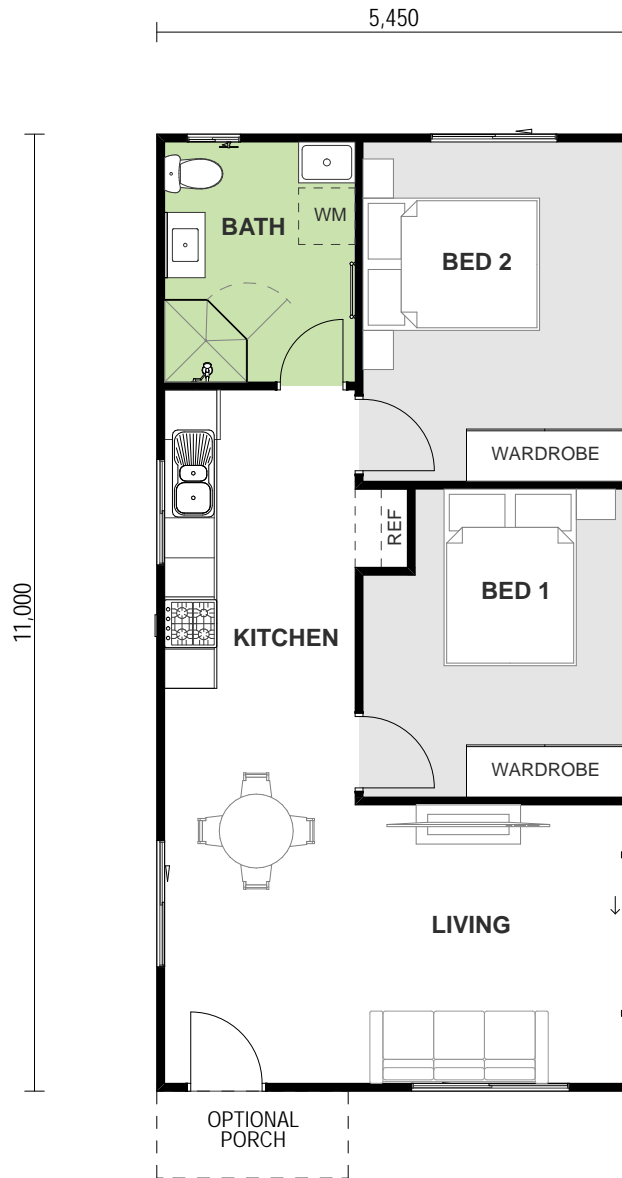

Our promise to you

Customer Experience

Experience the difference with a level of care that exceeds expectations.

Accountability

We're dependable and trustworthy. When we make a promise, we deliver.

Transparency

Integrity, Fairness and Honesty are part of our DNA.

Quality

Build with the best with an Industry recognised multi award-winning builder.

Risk-Free

The reliable choice that gives you peace of mind, while giving you freedom of choice.

We Care

We are accessible and you are our purpose and at the heart of everything we do.