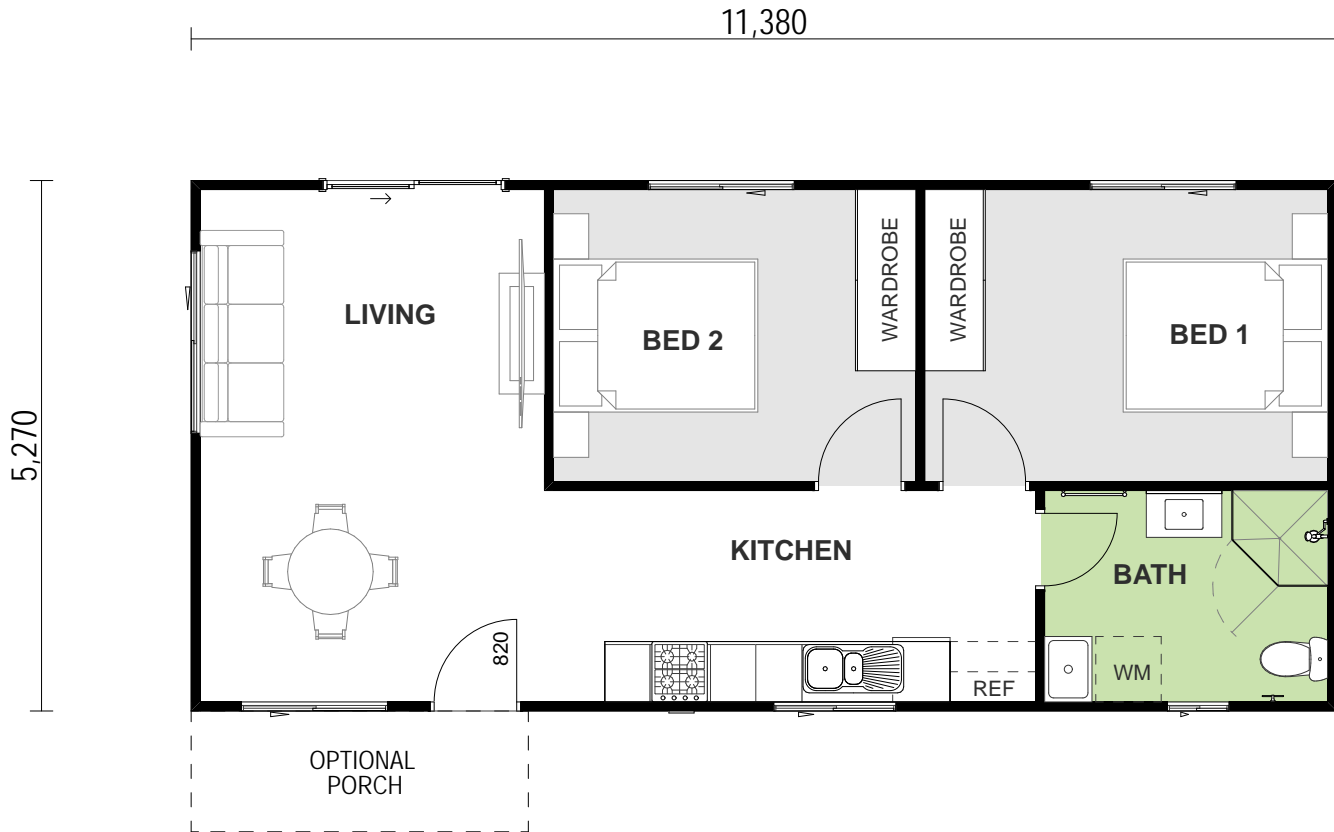

Our *promise* to you

Customer Experience

Experience the difference with a level of care that exceeds expectations.

Accountability

We're dependable and trustworthy. When we make a promise, we deliver.

Transparency

Integrity, Fairness and Honesty are part of our DNA.

Quality

Build with the best with an Industry recognised multi award-winning builder.

Risk-Free

The reliable choice that gives you peace of mind, while giving you freedom of choice.

We Care

We are accessible and you are our purpose and at the heart of everything we do.