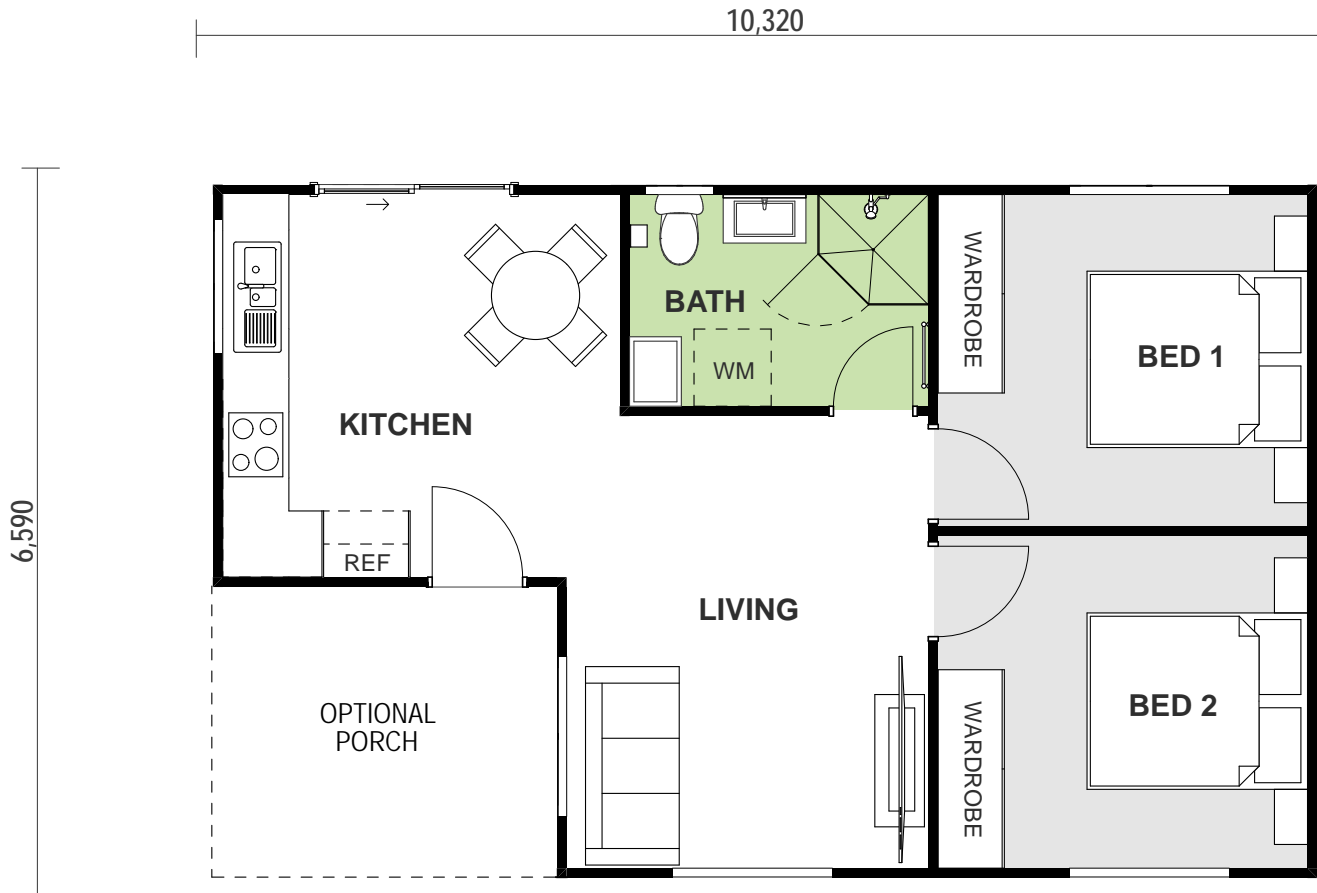

Our promise to you

Customer Experience
Experience the difference with a level of care that exceeds expectations.

Accountability
We're dependable and trustworthy. When we make a promise, we deliver.

Transparency
Integrity, Fairness and Honesty are part of our DNA.

Quality
Build with the best with an Industry recognised multi award-winning builder.

Risk-Free
The reliable choice that gives you peace of mind, while giving you freedom of choice.

We Care
We are accessible and you are our purpose and at the heart of everything we do.