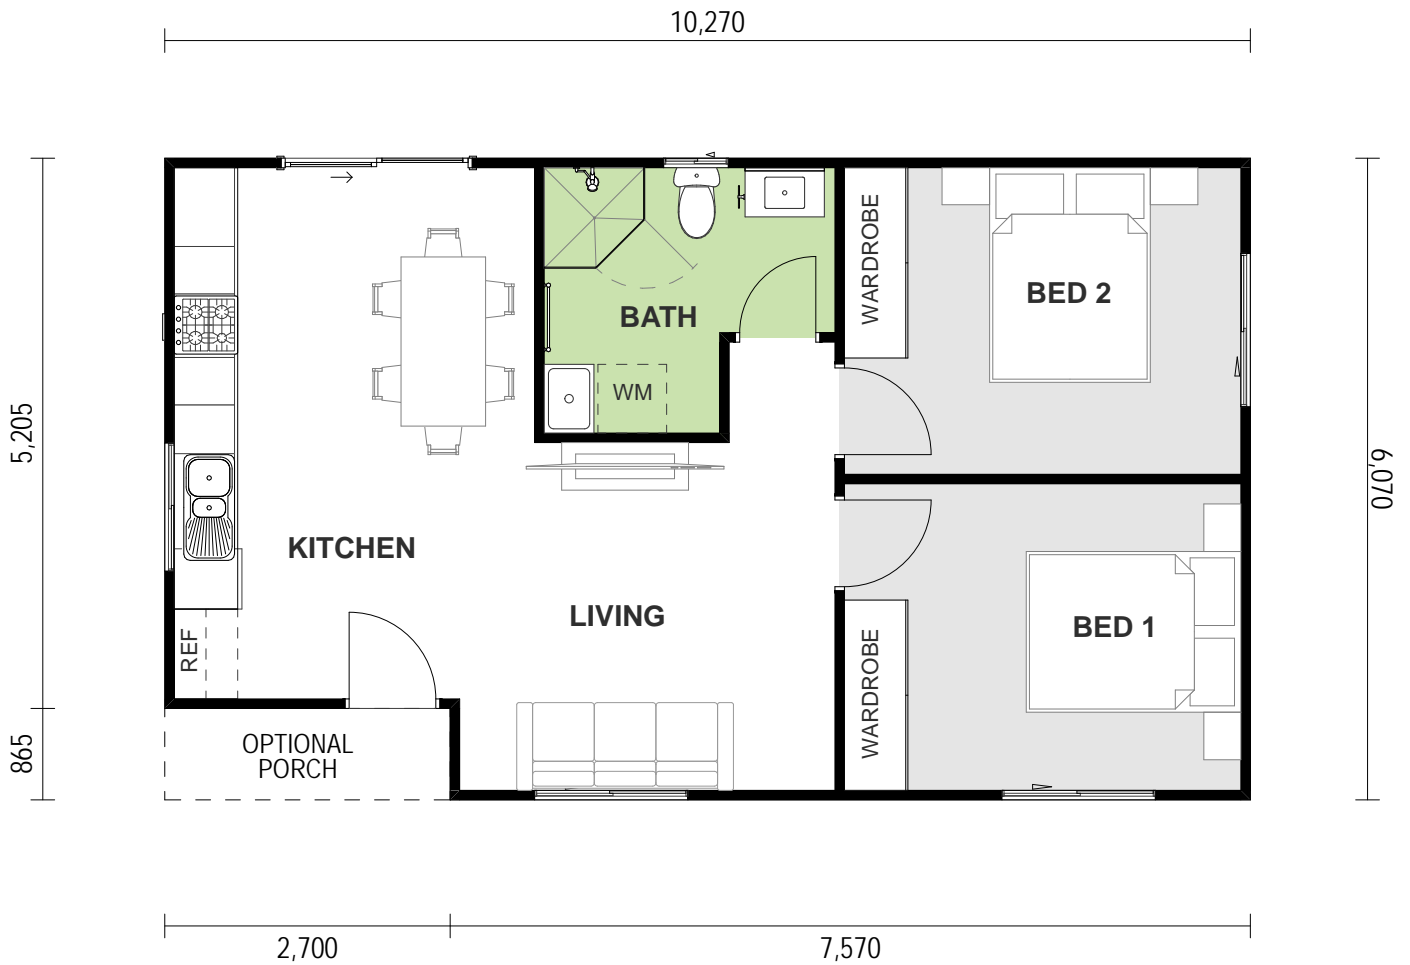

Our *promise* to you

Customer Experience

Experience the difference with a level of care that exceeds expectations.

Accountability

We're dependable and trustworthy. When we make a promise, we deliver.

Transparency

Integrity, Fairness and Honesty are part of our DNA.

Quality

Build with the best with an Industry recognised multi award-winning builder.

Risk-Free

The reliable choice that gives you peace of mind, while giving you freedom of choice.

We Care

We are accessible and you are our purpose and at the heart of everything we do.