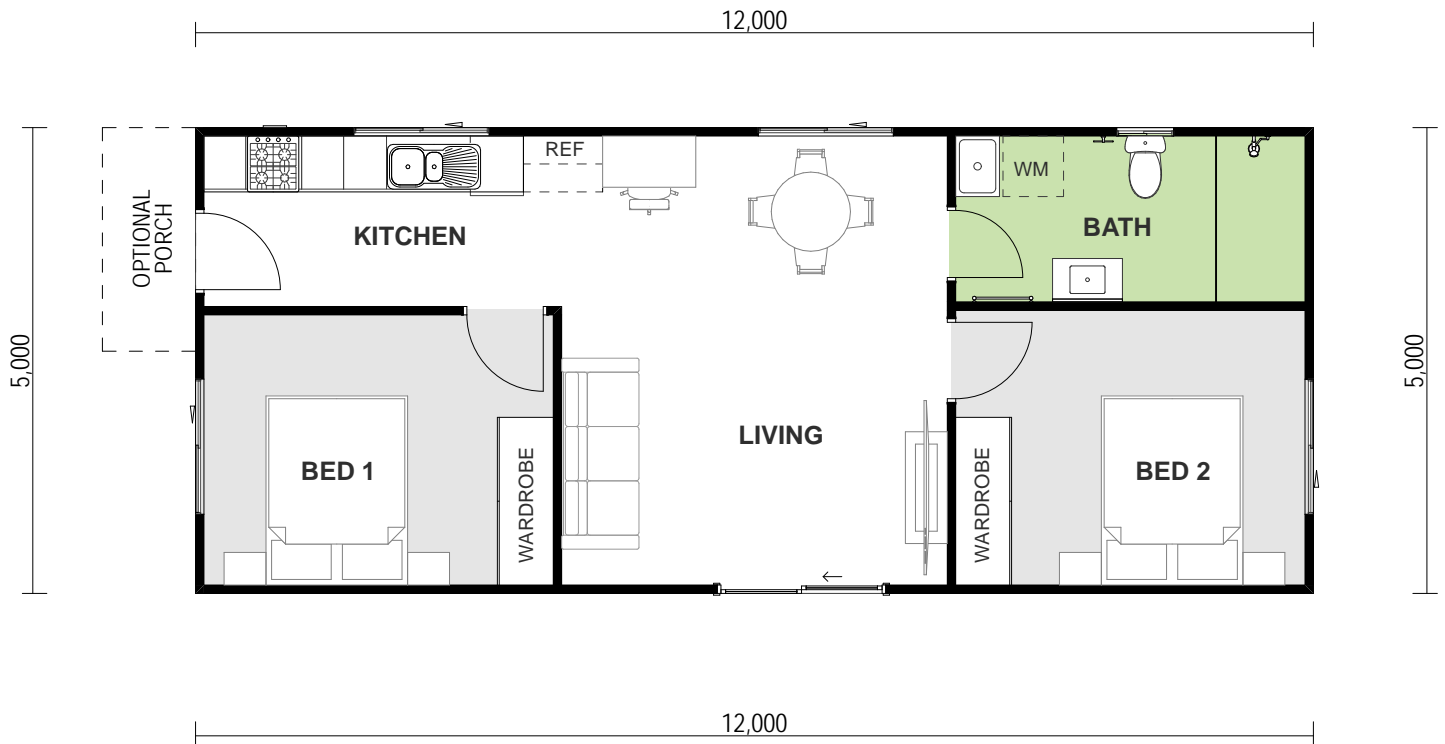

Our *promise* to you

Customer Experience

Experience the difference with a level of care that exceeds expectations.

Accountability

We're dependable and trustworthy. When we make a promise, we deliver.

Transparency

Integrity, Fairness and Honesty are part of our DNA.

Quality

Build with the best with an Industry recognised multi award-winning builder.

Risk-Free

The reliable choice that gives you peace of mind, while giving you freedom of choice.

We Care

We are accessible and you are our purpose and at the heart of everything we do.