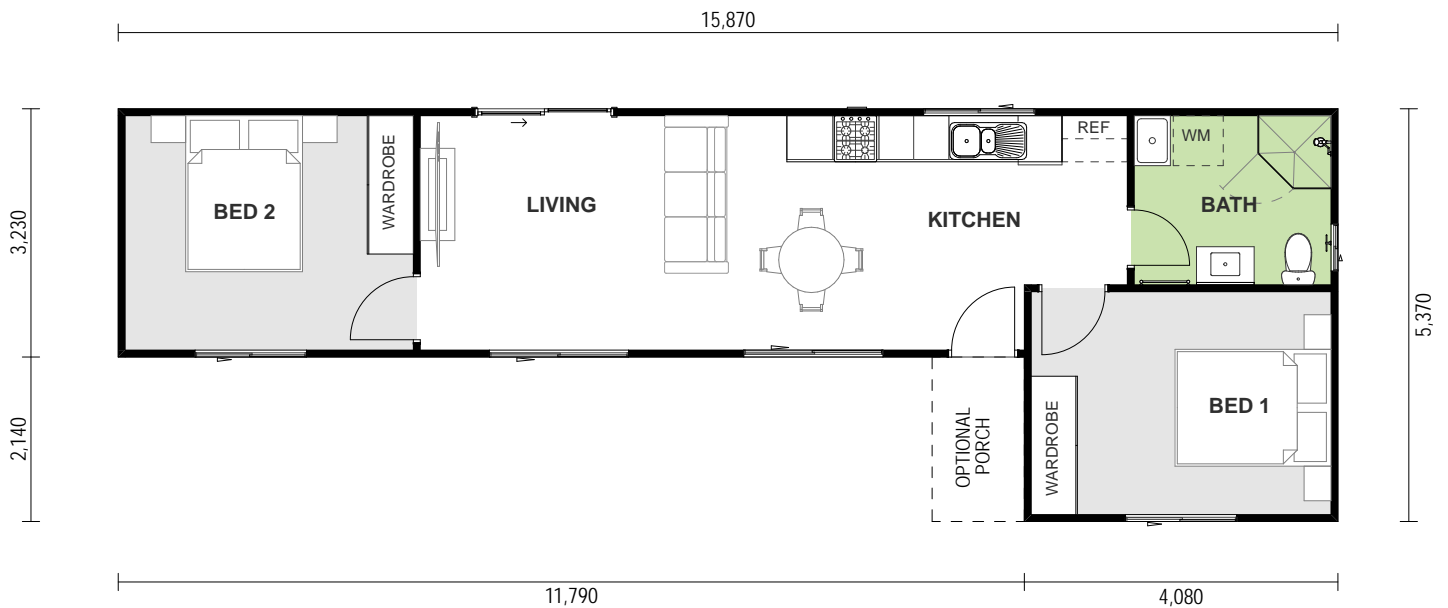

Our promise to you

Customer Experience

Experience the difference with a level of care that exceeds expectations.

Accountability

We're dependable and trustworthy. When we make a promise, we deliver.

Transparency

Integrity, Fairness and Honesty are part of our DNA.

Quality

Build with the best with an Industry recognised multi award-winning builder.

Risk-Free

The reliable choice that gives you peace of mind, while giving you freedom of choice.

We Care

We are accessible and you are our purpose and at the heart of everything we do.