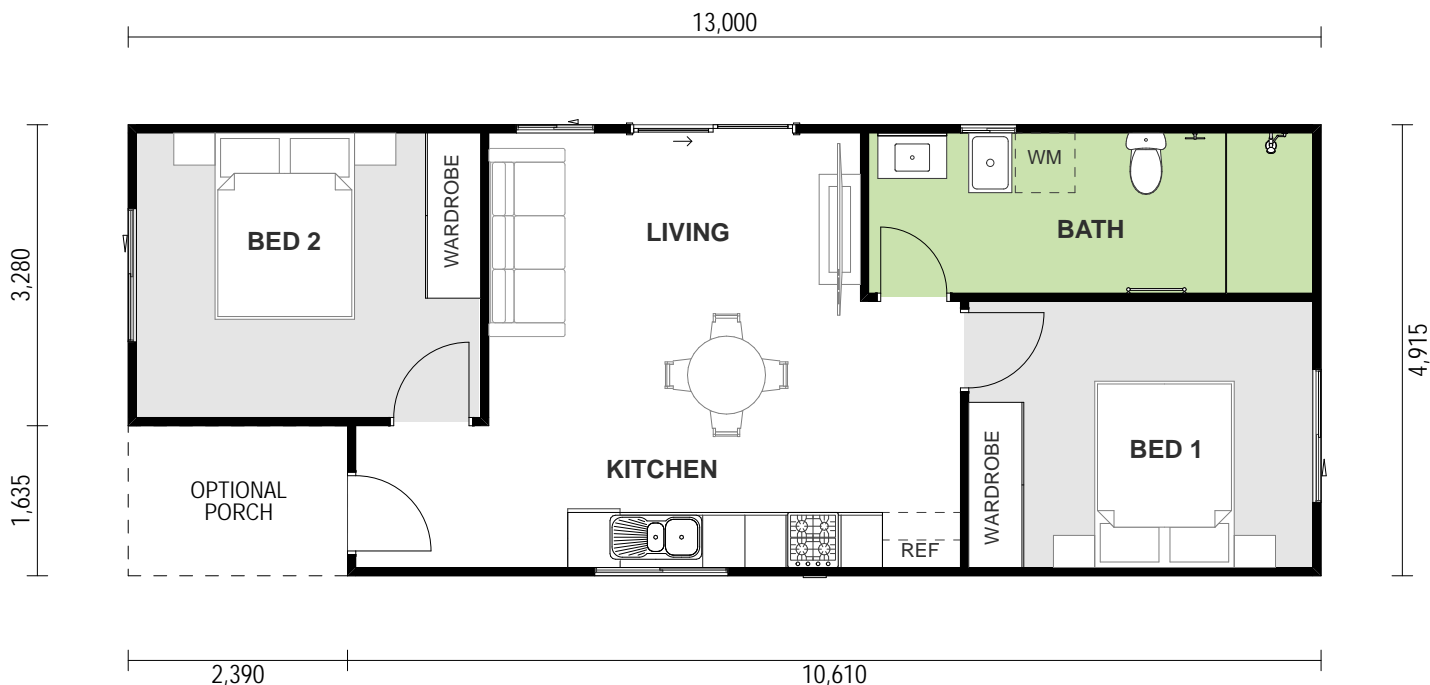

Our promise to you

Customer Experience

Experience the difference with a level of care that exceeds expectations.

Accountability

We're dependable and trustworthy. When we make a promise, we deliver.

Transparency

Integrity, Fairness and Honesty are part of our DNA.

Quality

Build with the best with an Industry recognised multi award-winning builder.

Risk-Free

The reliable choice that gives you peace of mind, while giving you freedom of choice.

We Care

We are accessible and you are our purpose and at the heart of everything we do.