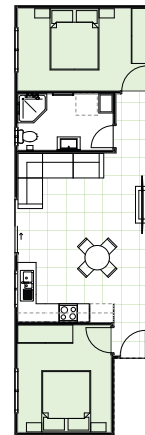

TILES

INCLUSIONS

- 2 Bedrooms with built-in wardrobes
- 1 full Bathroom with Laundry space
- L-Shaped Kitchen
- Your choice of Floor Coverings

WANT MORE?

- + Optional Porch & Garage
- + Additional Upgrade Packages

SAME PREMIUM SERVICE

WITH OUR MULTI-AWARD WINNING QUALITY AND WORKMANSHIP

FORESTER 21

 FLIP

 MIRROR

 FLIP & MIRROR

CALL US ON (02) 9481 7443

Showroom: Unit 20 / 7 Sefton Rd, Thornleigh
www.grannyflatsolutions.com.au