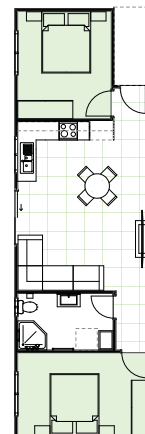

TILES

INCLUSIONS

- 2 Bedrooms with built-in wardrobes
- 1 full Bathroom with Laundry space
- L-Shaped Kitchen
- Your choice of Floor Coverings

WANT MORE?

- + Optional Porch & Garage
- + Additional Upgrade Packages

SAME PREMIUM SERVICE

WITH OUR MULTI-AWARD WINNING QUALITY AND WORKMANSHIP

FORESTER 21

 FLIP

 MIRROR

 FLIP & MIRROR

CALL US ON (02) 9481 7443

Showroom: Unit 20 / 7 Sefton Rd, Thornleigh
www.grannyflatsolutions.com.au