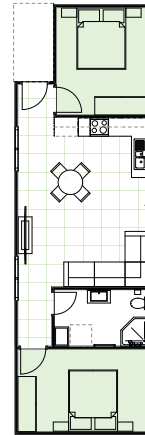

FLIP

MIRROR