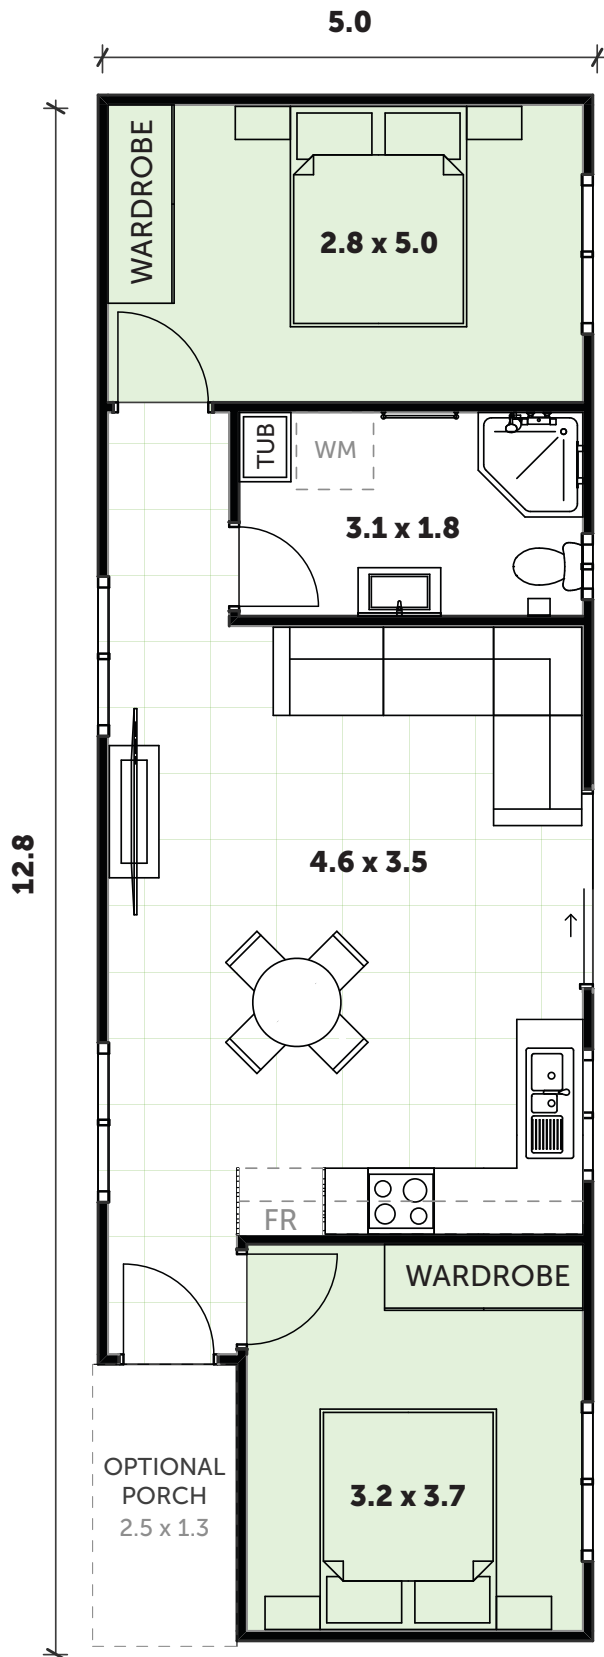

FORESTER 21