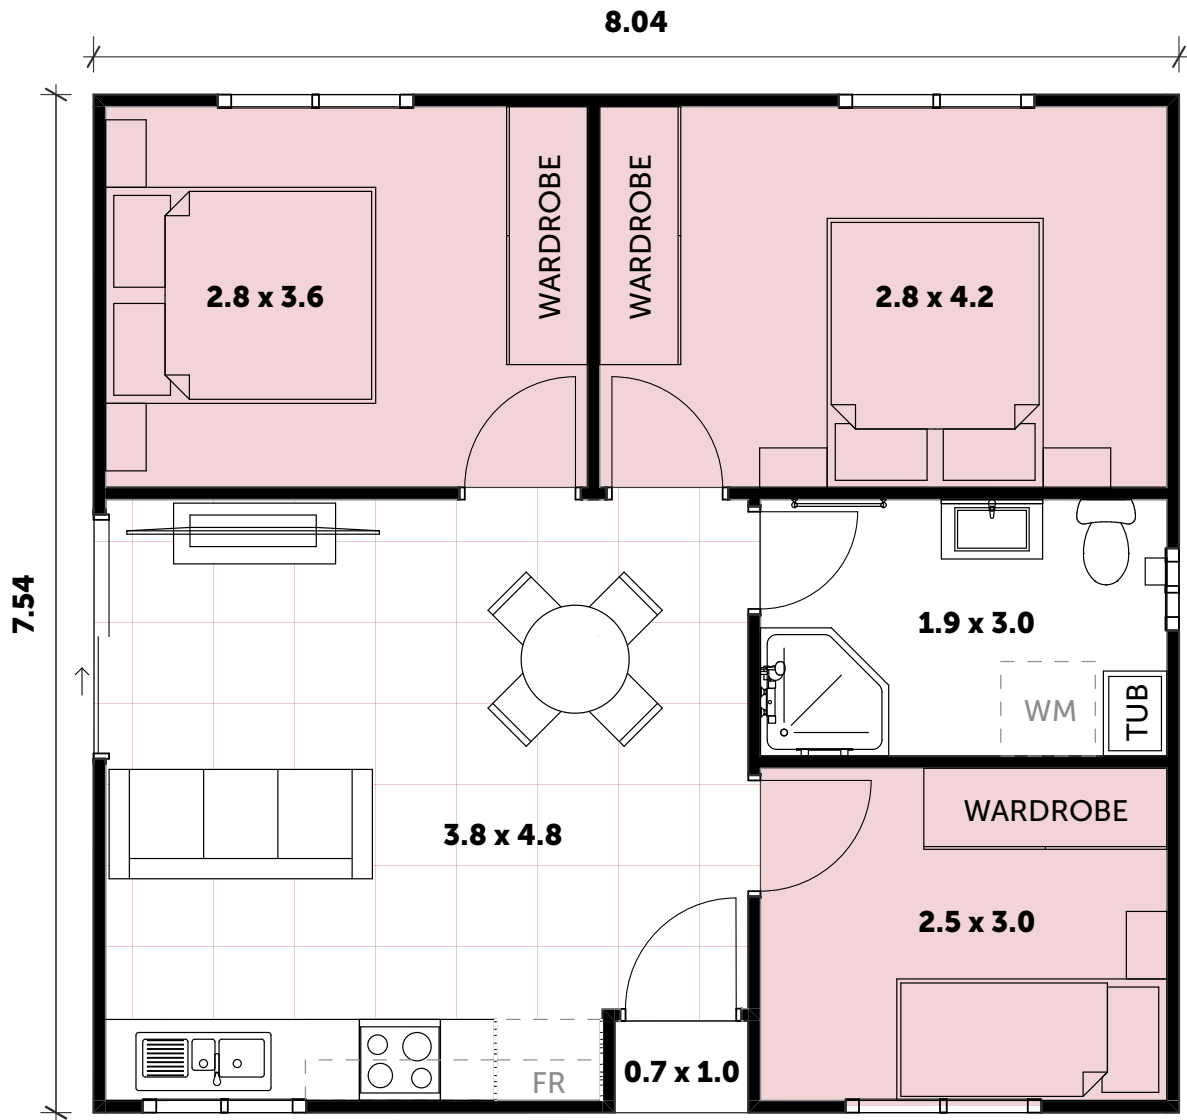

MAGNA 31

FLIP

MIRROR

FLIP & MIRROR

CALL US ON (02) 9481 7443

Showroom: Unit 20 / 7 Sefton Rd, Thornleigh
www.grannyflatsolutions.com.au

GrannyFlat
solutions