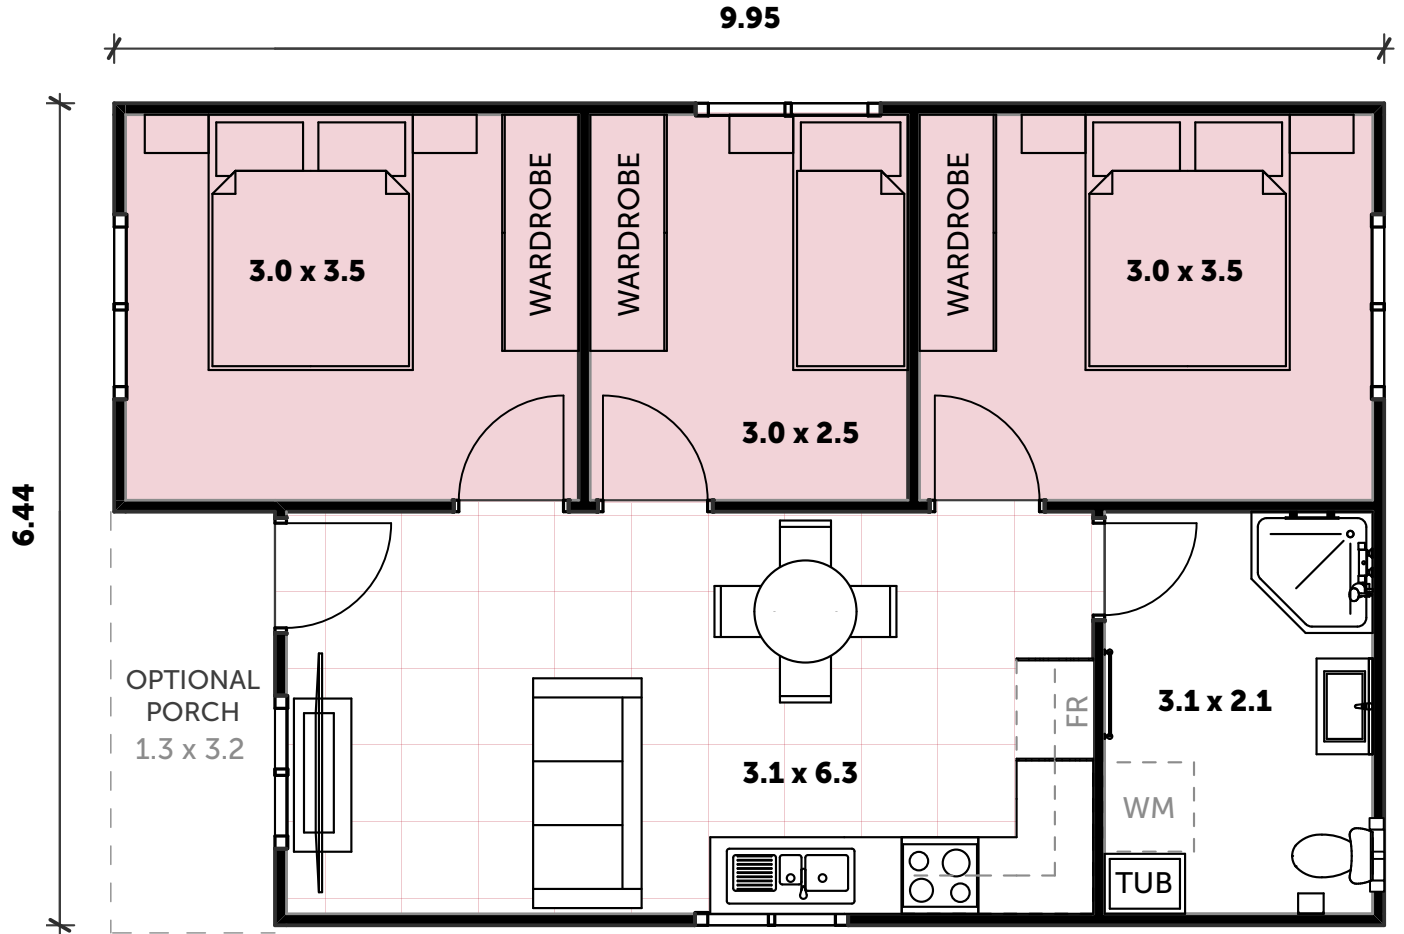

MANOR 31

FLIP

MIRROR

FLIP & MIRROR

CALL US ON (02) 9481 7443

Showroom: Unit 20 / 7 Sefton Rd, Thornleigh
www.grannyflatsolutions.com.au

GrannyFlat
solutions