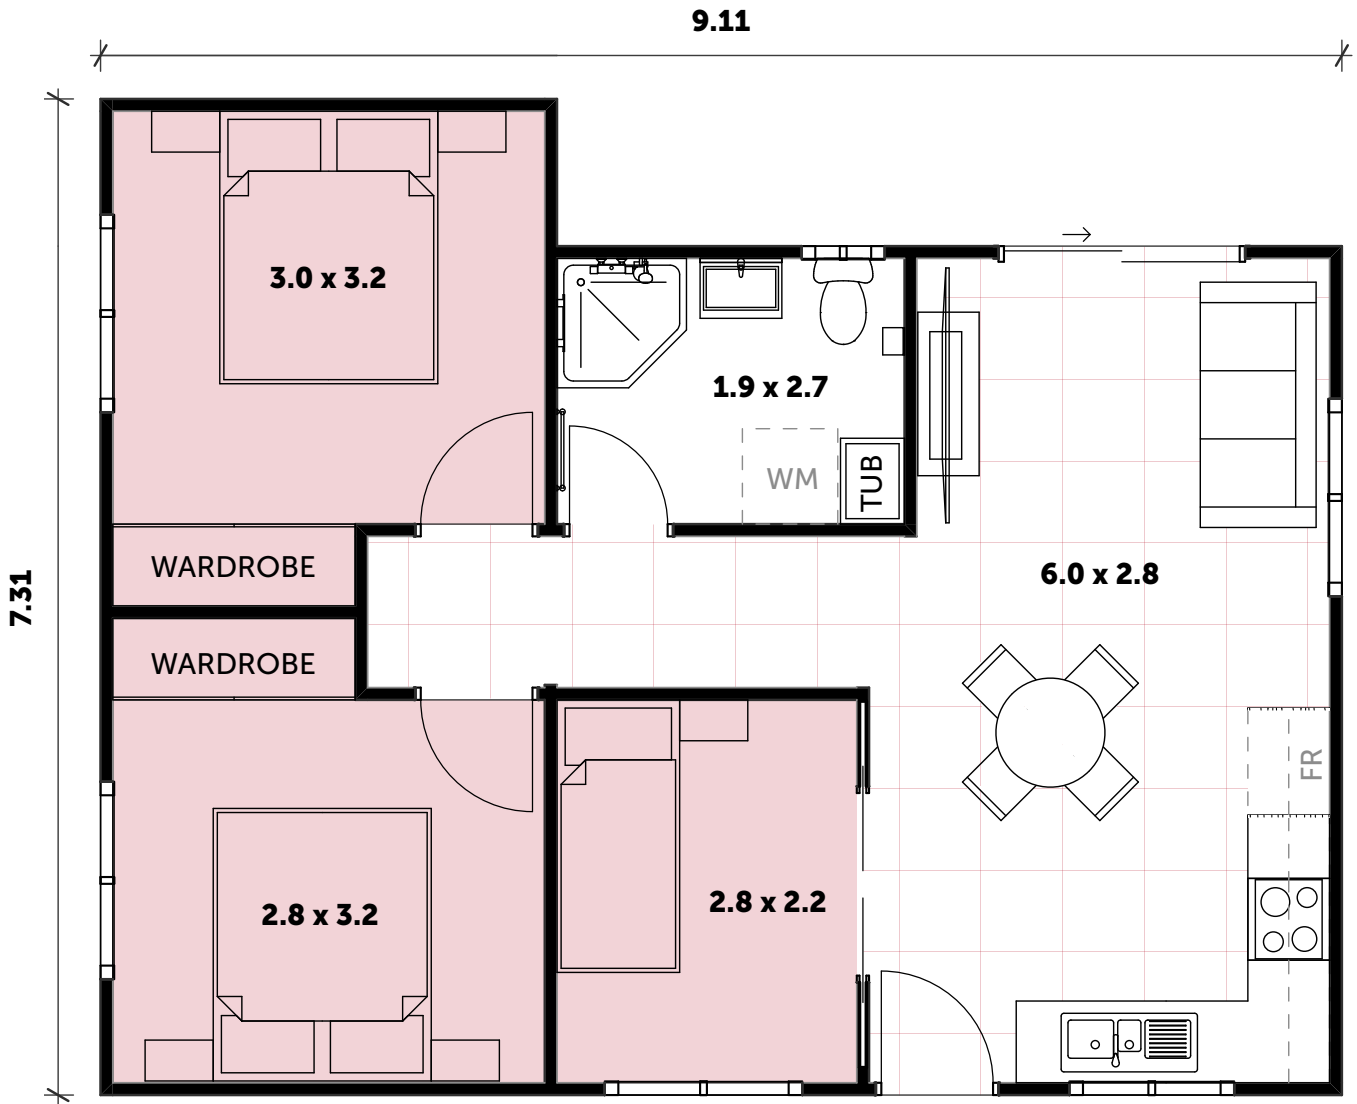

SYMPHONY 31