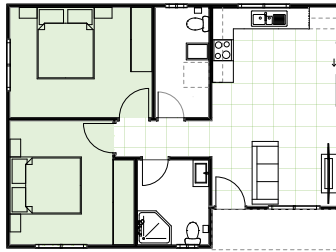

BELMONT 21

FLIP

MIRROR

FLIP & MIRROR

CALL US ON (02) 9481 7443

Showroom: Unit 20 / 7 Sefton Rd, Thornleigh
www.grannyflatsolutions.com.au

GrannyFlat
solutions