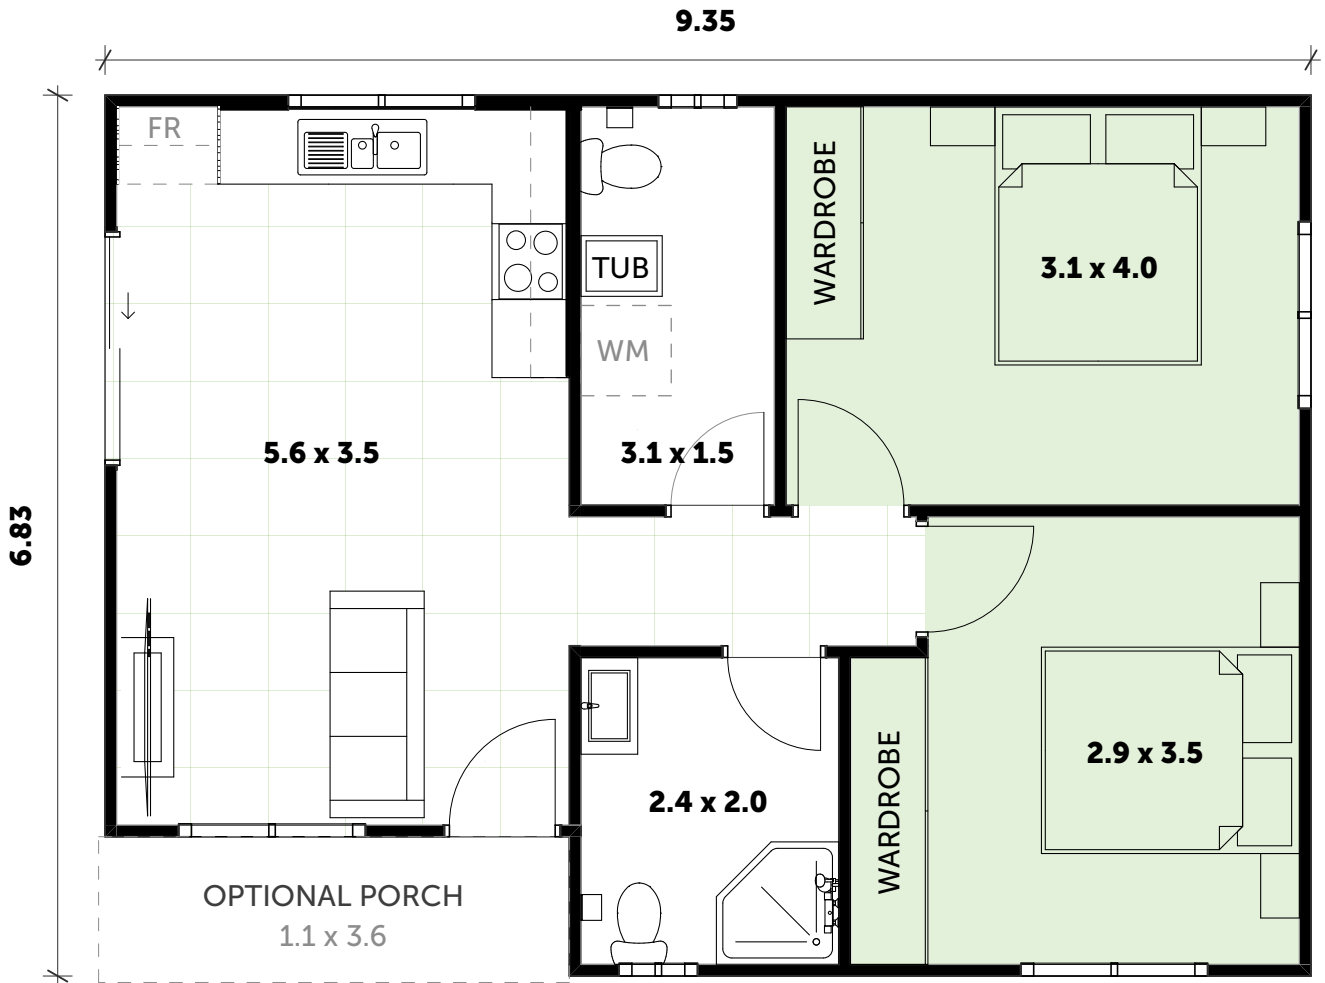

BELMONT 21

FLIP

MIRROR

FLIP & MIRROR

CALL US ON (02) 9481 7443

Showroom: Unit 20 / 7 Sefton Rd, Thornleigh
www.grannyflatsolutions.com.au

GrannyFlat
solutions