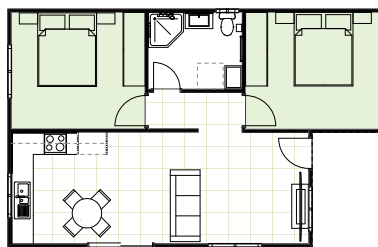

SAME PREMIUM SERVICE

WITH OUR MULTI-AWARD WINNING QUALITY AND WORKMANSHIP

WATTLE 21

 FLIP

 MIRROR

 FLIP & MIRROR

CALL US ON (02) 9481 7443

Showroom: Unit 20 / 7 Sefton Rd, Thornleigh
www.grannyflatsolutions.com.au