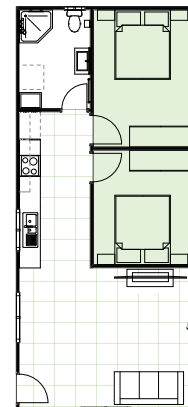

SAME PREMIUM SERVICE

WITH OUR MULTI-AWARD WINNING QUALITY AND WORKMANSHIP

MAGNOLIA 21

 FLIP

 MIRROR

 FLIP & MIRROR

CALL US ON (02) 9481 7443

Showroom: Unit 20 / 7 Sefton Rd, Thornleigh
www.grannyflatsolutions.com.au