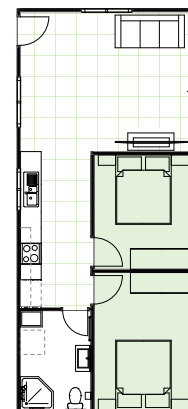

SAME PREMIUM SERVICE

WITH OUR MULTI-AWARD WINNING QUALITY AND WORKMANSHIP

MAGNOLIA 21

 FLIP

 MIRROR

 FLIP & MIRROR

CALL US ON (02) 9481 7443

Showroom: Unit 20 / 7 Sefton Rd, Thornleigh
www.grannyflatsolutions.com.au