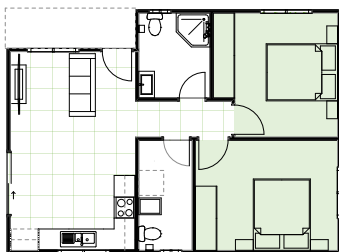

BELMONT 21

FLIP

MIRROR

FLIP & MIRROR

CALL US ON (02) 9481 7443

Showroom: Unit 20 / 7 Sefton Rd, Thornleigh
www.grannyflatsolutions.com.au

GrannyFlat
solutions