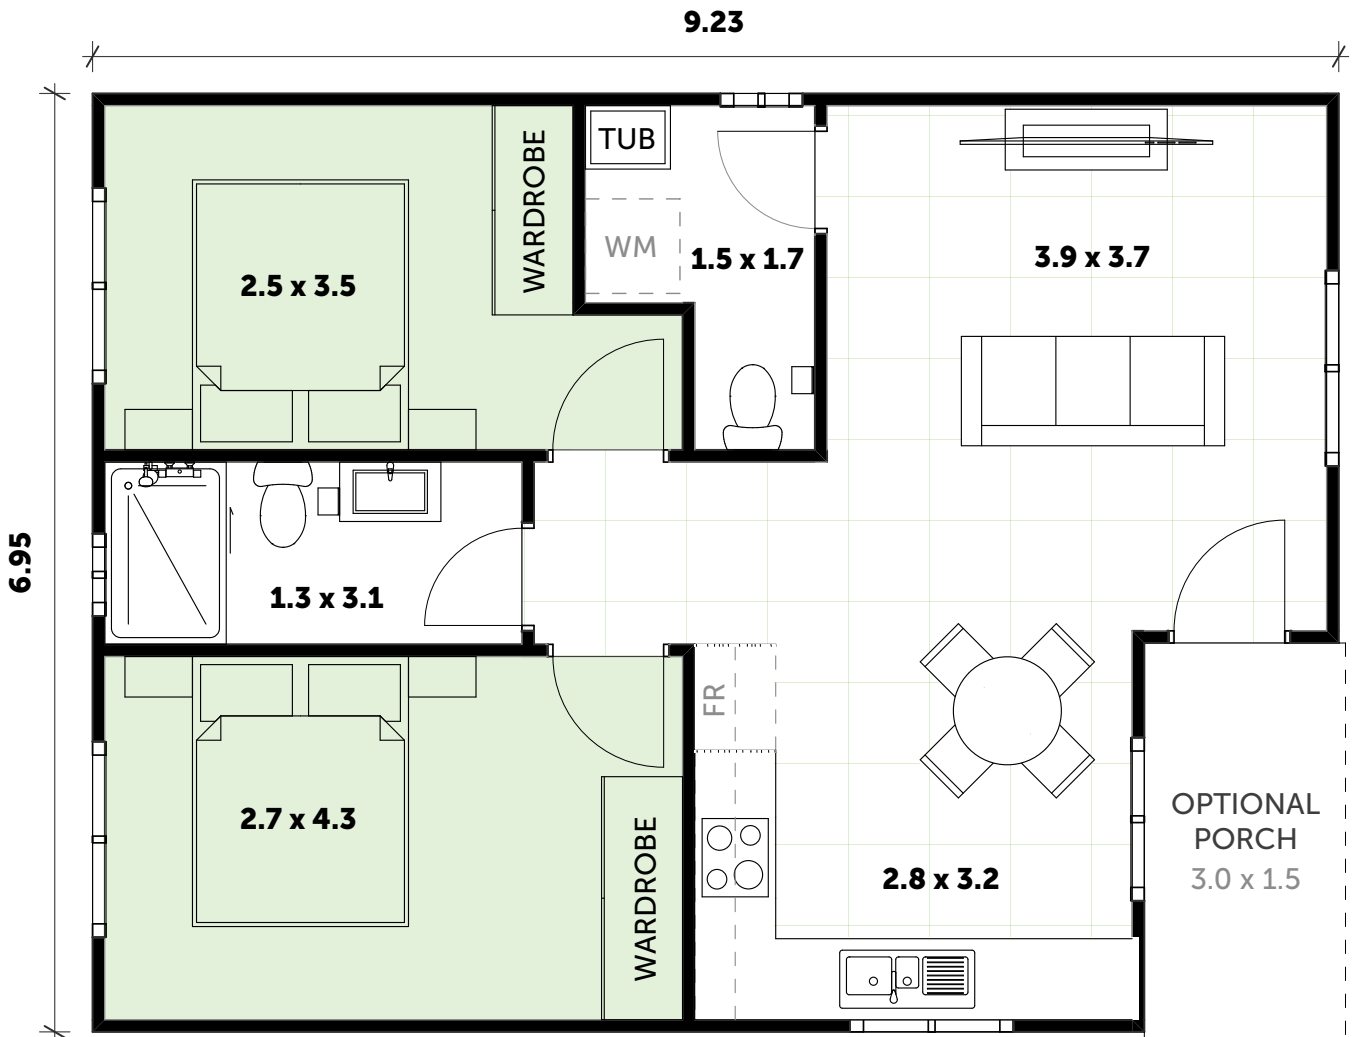

OASIS 21

↻ FLIP

↕ MIRROR

↻ + ↕ FLIP & MIRROR

CALL US ON (02) 9481 7443

Showroom: Unit 20 / 7 Sefton Rd, Thornleigh
www.grannyflatsolutions.com.au

GrannyFlat
solutions