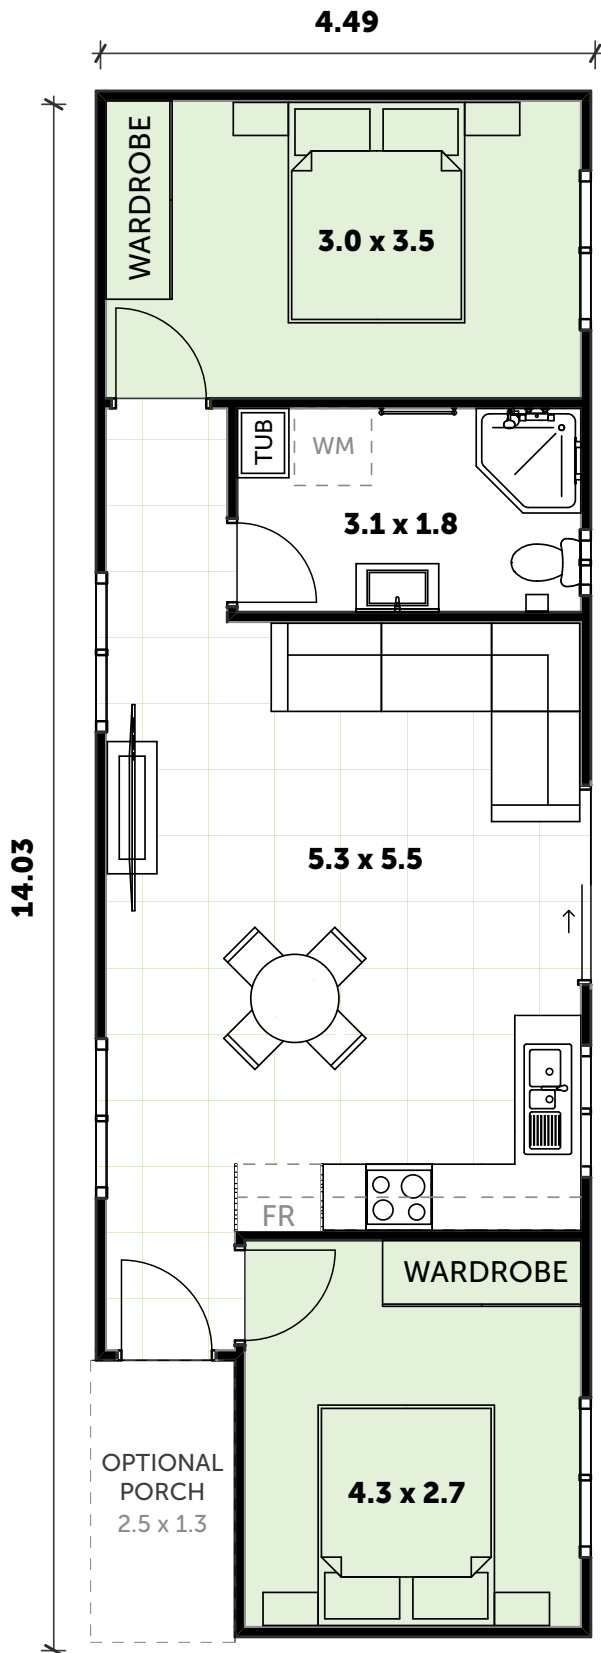

FORESTER 21