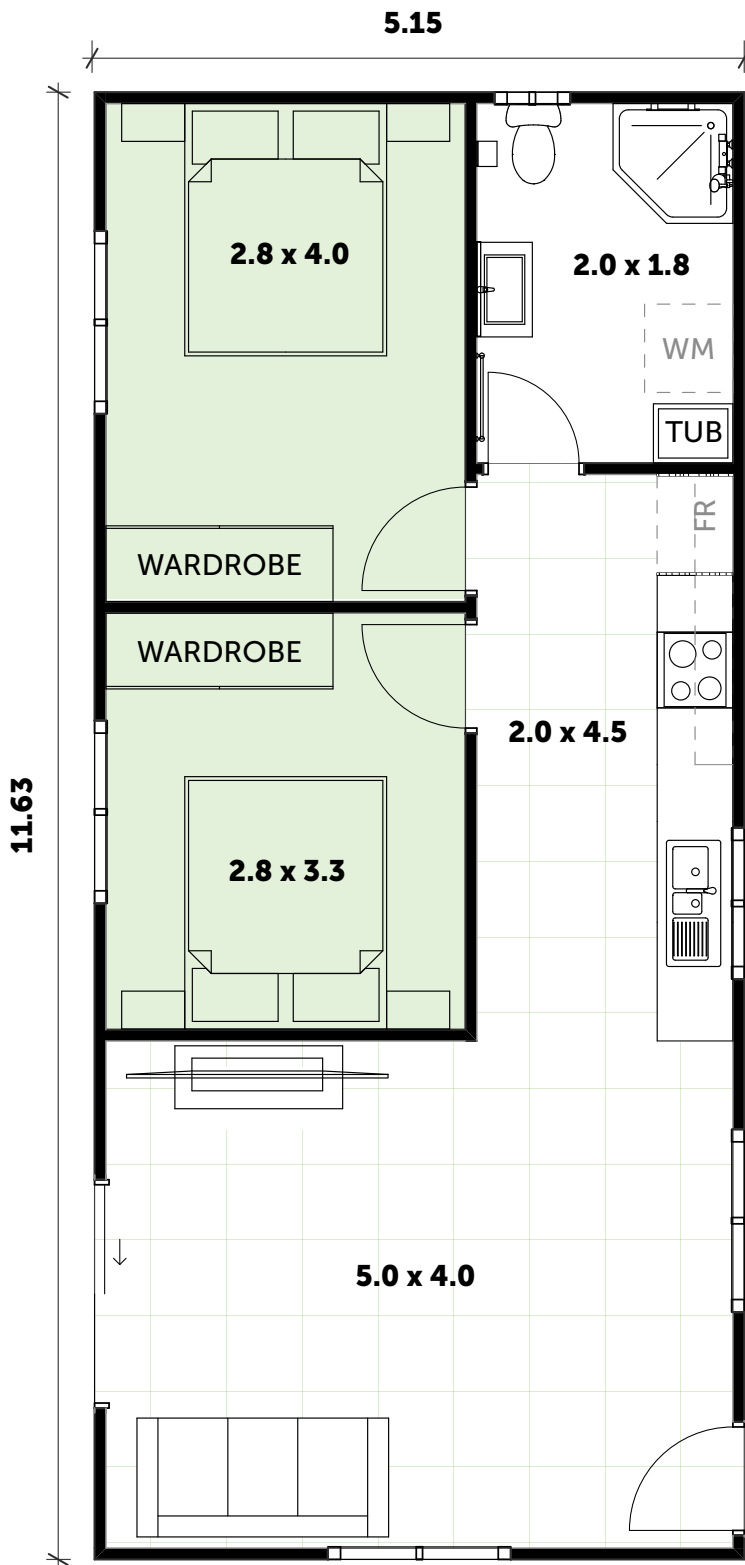

MAGNOLIA 21