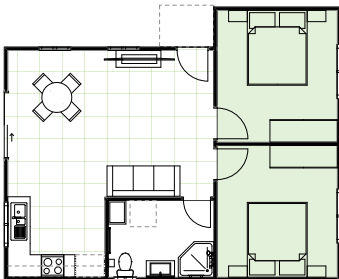

SAME PREMIUM SERVICE

WITH OUR MULTI-AWARD WINNING QUALITY AND WORKMANSHIP

WARATAH 21

CALL US ON (02) 9481 7443

Showroom: Unit 20 / 7 Sefton Rd, Thornleigh

www.grannyflatsolutions.com.au

GrannyFlat
solutions