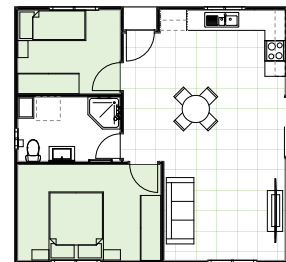

SAME PREMIUM SERVICE

WITH OUR MULTI-AWARD WINNING QUALITY AND WORKMANSHIP

SIENNA 21

FLIP

MIRROR

FLIP & MIRROR

CALL US ON (02) 9481 7443

Showroom: Unit 20 / 7 Sefton Rd, Thornleigh
www.grannyflatsolutions.com.au