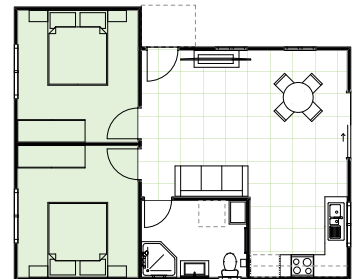

SAME PREMIUM SERVICE

WITH OUR MULTI-AWARD WINNING QUALITY AND WORKMANSHIP

WARATAH 21

CALL US ON (02) 9481 7443

Showroom: Unit 20 / 7 Sefton Rd, Thornleigh

www.grannyflatsolutions.com.au

GrannyFlat
solutions