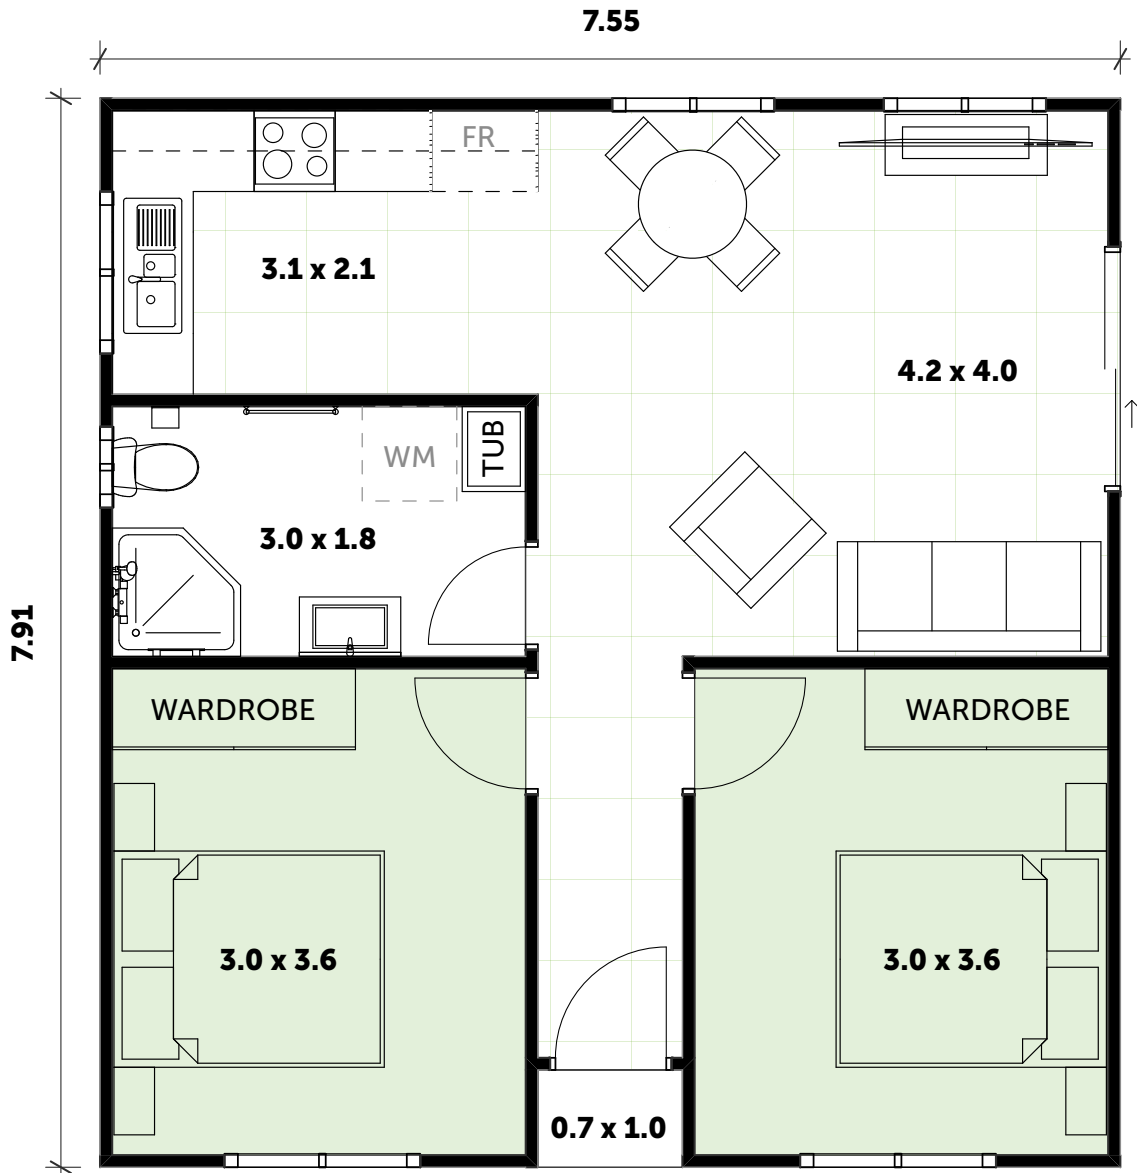

BROOKLYN 21