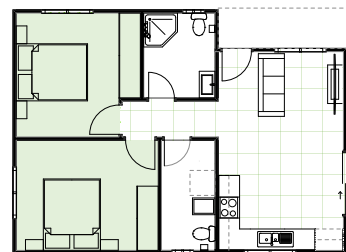

FLIP & MIRROR