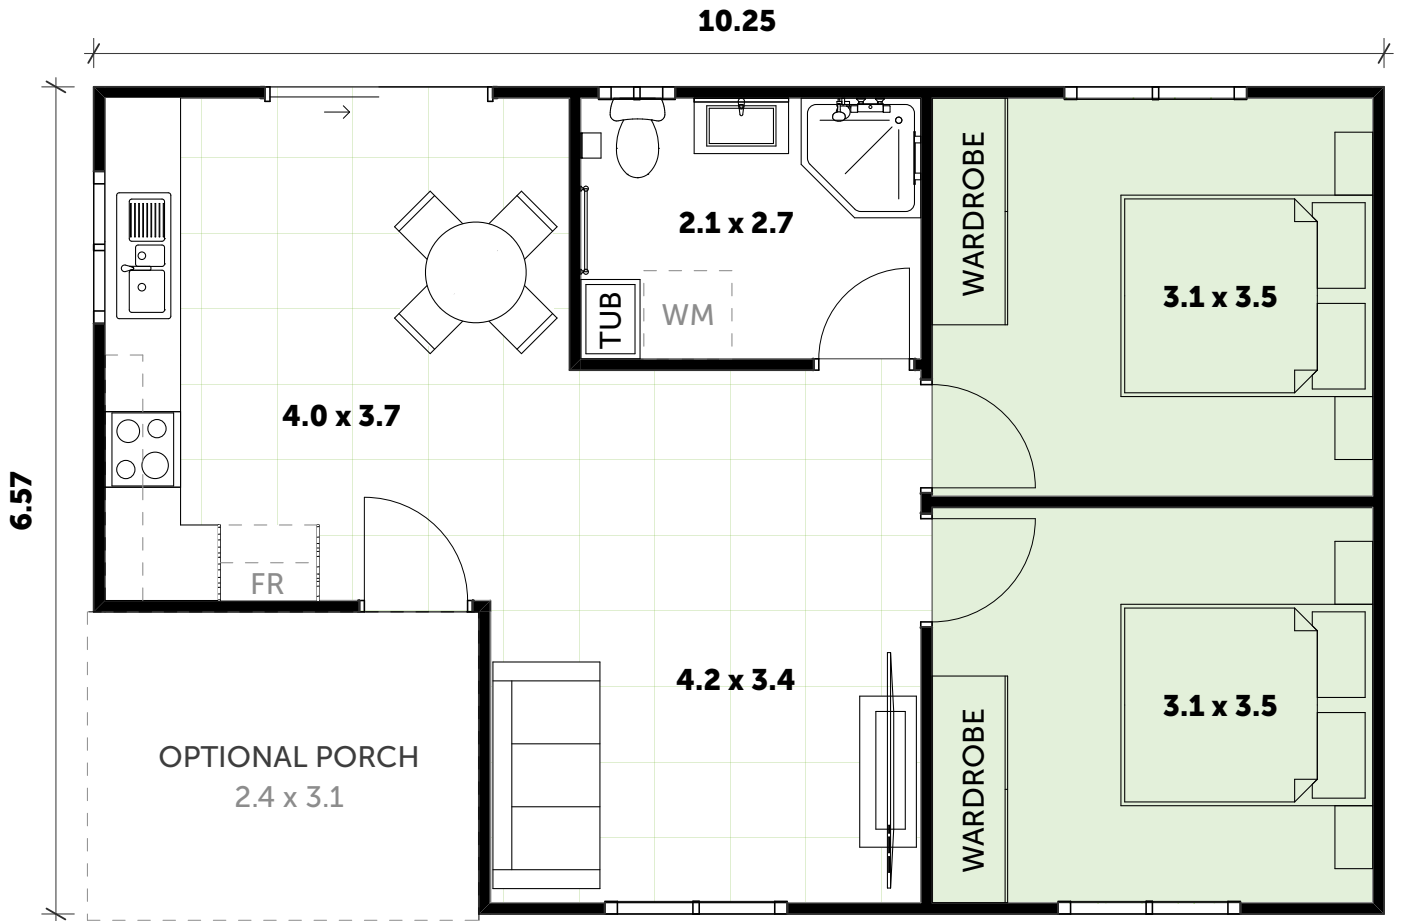

IRIS 21

FLIP

MIRROR

FLIP & MIRROR

CALL US ON (02) 9481 7443

Showroom: Unit 20 / 7 Sefton Rd, Thornleigh
www.grannyflatsolutions.com.au

GrannyFlat
solutions