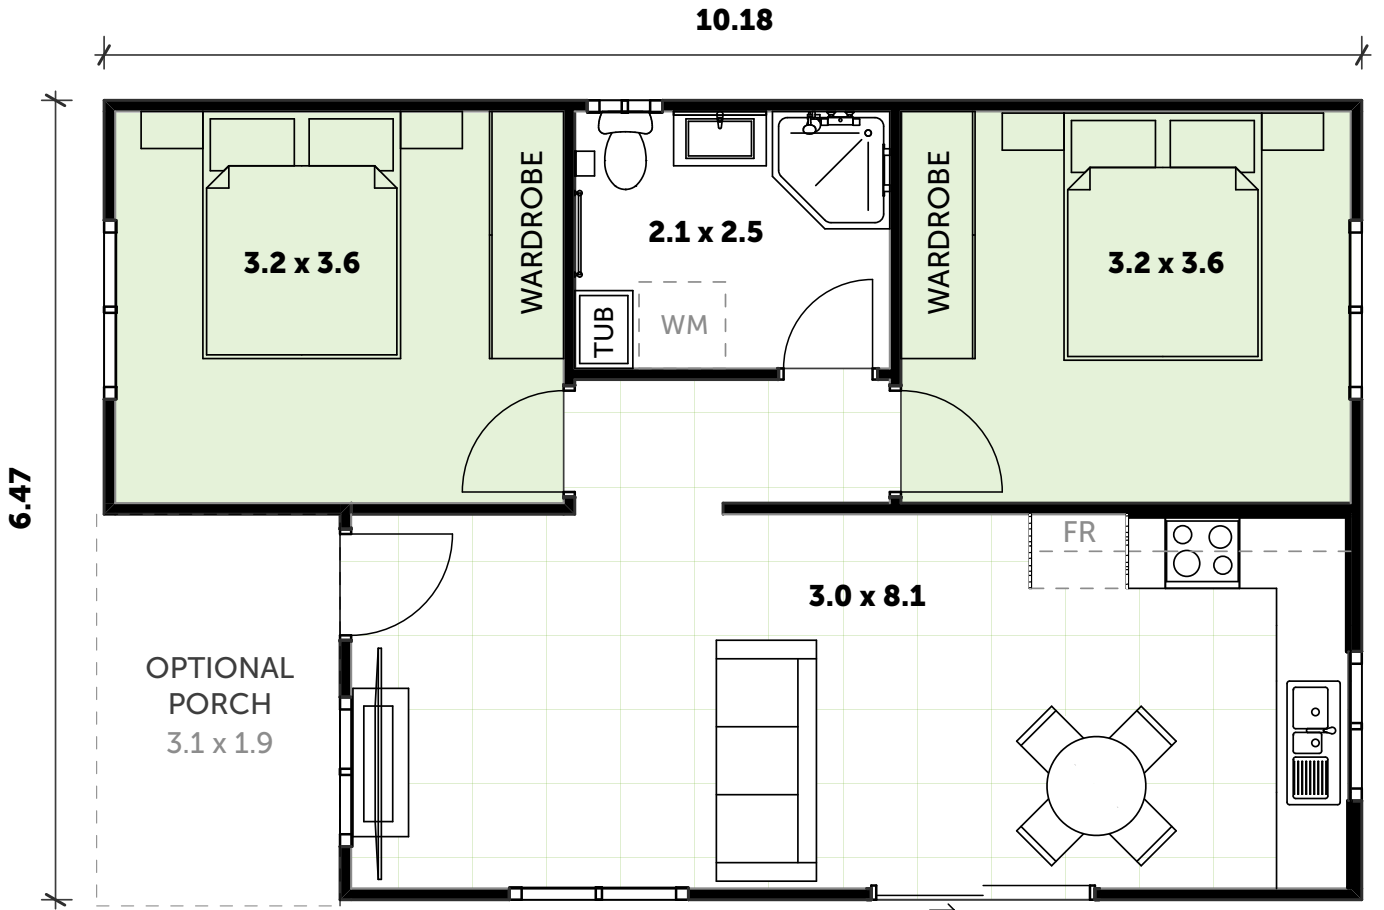

SAME PREMIUM SERVICE

WITH OUR MULTI-AWARD WINNING QUALITY AND WORKMANSHIP

WATTLE 21

 FLIP

 MIRROR

 FLIP & MIRROR

CALL US ON (02) 9481 7443

Showroom: Unit 20 / 7 Sefton Rd, Thornleigh
www.grannyflatsolutions.com.au