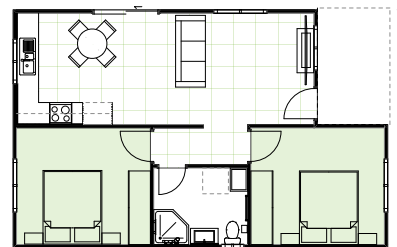

SAME PREMIUM SERVICE

WITH OUR MULTI-AWARD WINNING QUALITY AND WORKMANSHIP

WATTLE 21

 FLIP

 MIRROR

 FLIP & MIRROR

CALL US ON (02) 9481 7443

Showroom: Unit 20 / 7 Sefton Rd, Thornleigh
www.grannyflatsolutions.com.au