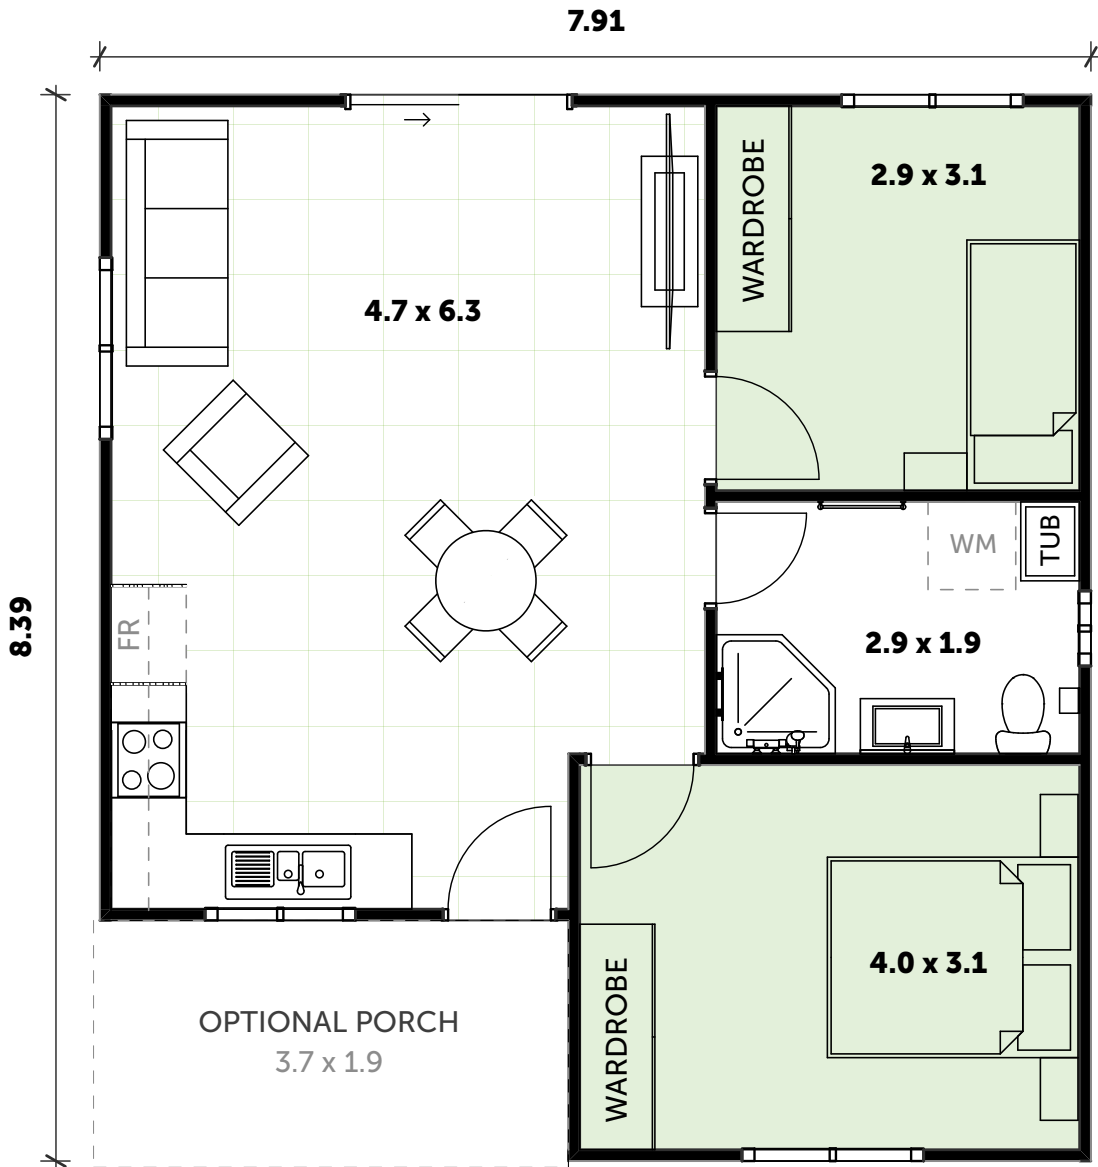

SAME PREMIUM SERVICE

WITH OUR MULTI-AWARD WINNING QUALITY AND WORKMANSHIP

RAVINE 21

 FLIP

 MIRROR

 FLIP & MIRROR

CALL US ON (02) 9481 7443

Showroom: Unit 20 / 7 Sefton Rd, Thornleigh
www.grannyflatsolutions.com.au