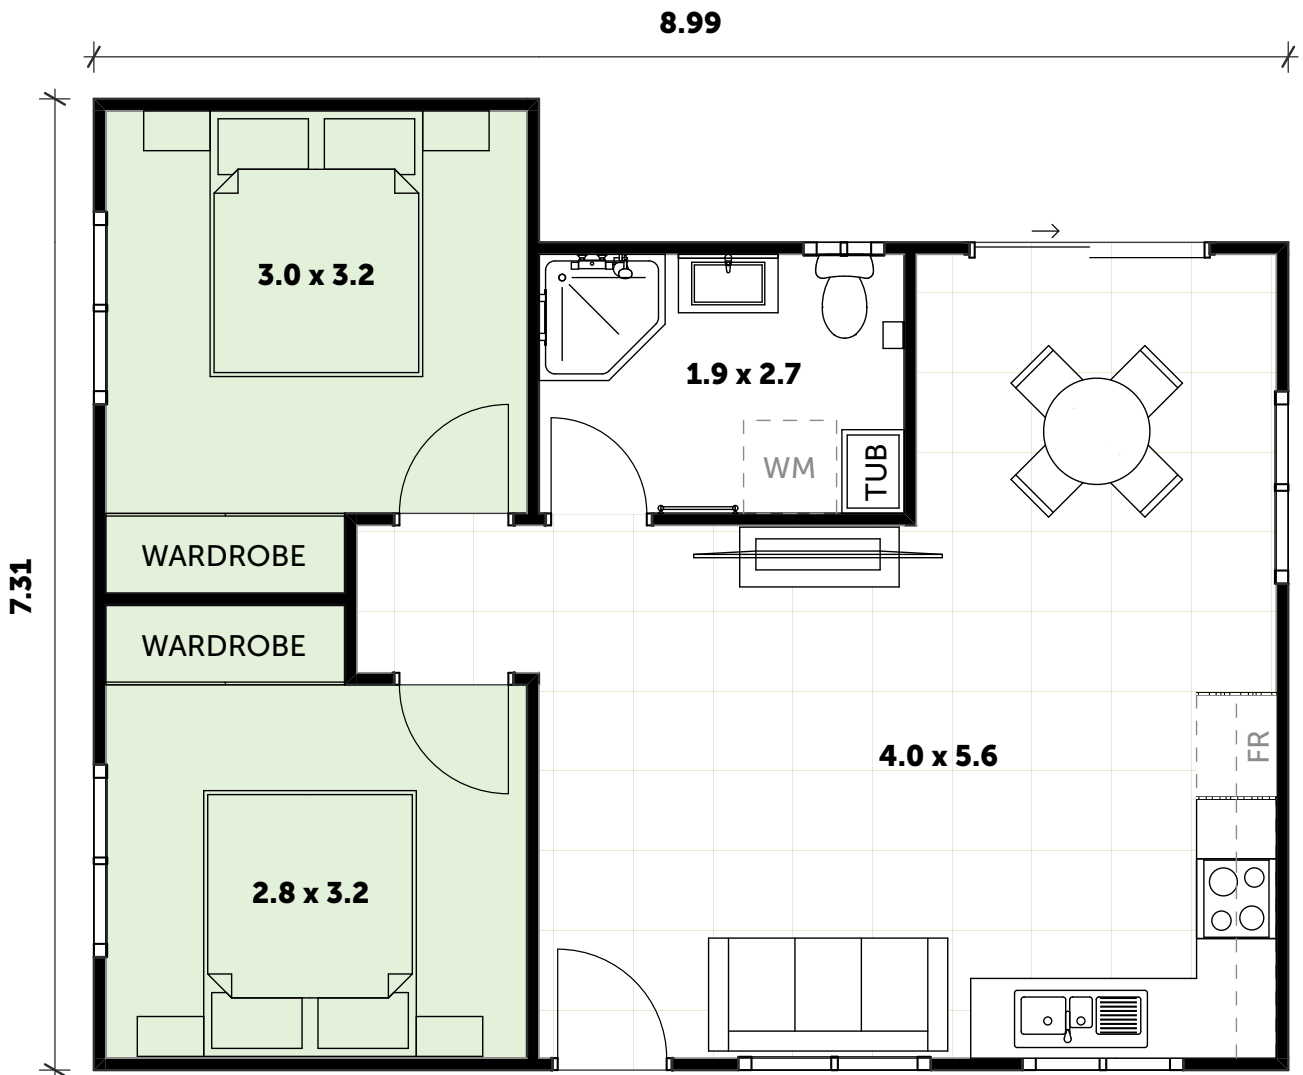

RUBY 21

FLIP

MIRROR

FLIP & MIRROR

CALL US ON (02) 9481 7443

Showroom: Unit 20 / 7 Sefton Rd, Thornleigh
www.grannyflatsolutions.com.au

GrannyFlat
solutions