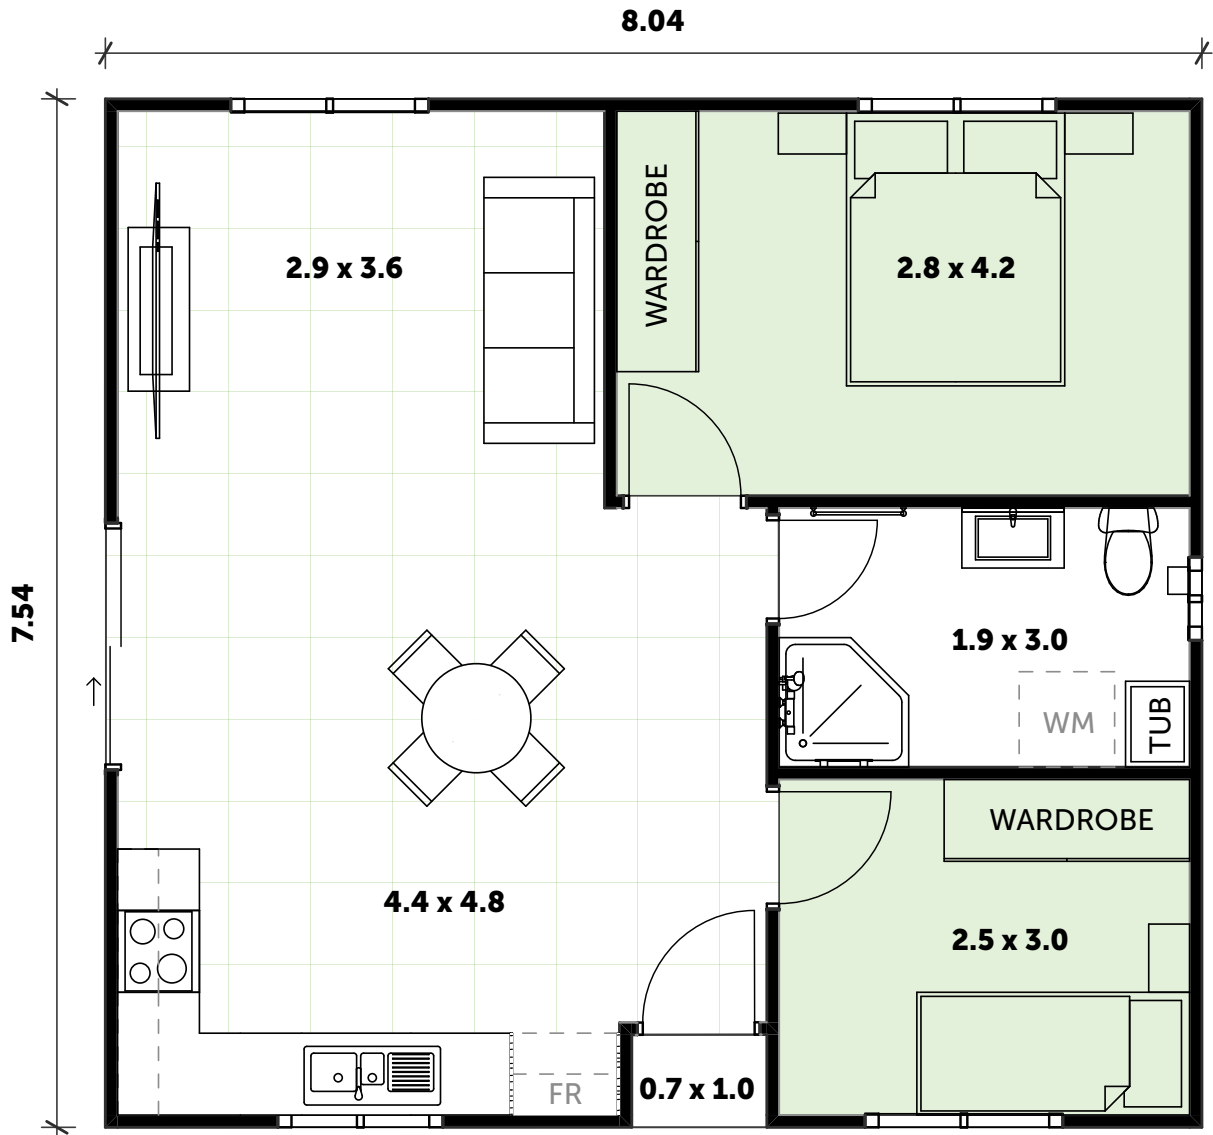

SAME PREMIUM SERVICE

WITH OUR MULTI-AWARD WINNING QUALITY AND WORKMANSHIP

SIENNA 21

FLIP

MIRROR

FLIP & MIRROR

CALL US ON (02) 9481 7443

Showroom: Unit 20 / 7 Sefton Rd, Thornleigh
www.grannyflatsolutions.com.au